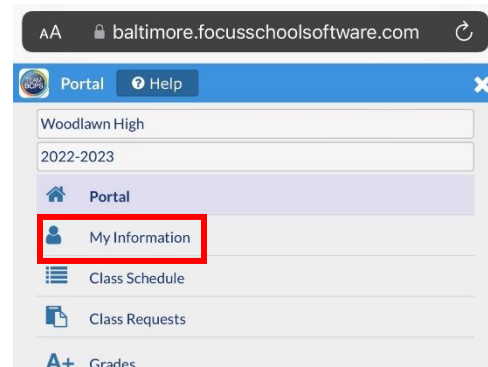

Students: Find Your Bus Info on Cell Phone

1. Open [Focus](#) & click the menu icon (three lines)

2. Select "My Information"

3. Click the small blue arrow on the left side

4. Click "Transportation"

5. Your bus info will pop up based on your address. If your address is not up to date in Focus, please call the main office at 443-809-1309