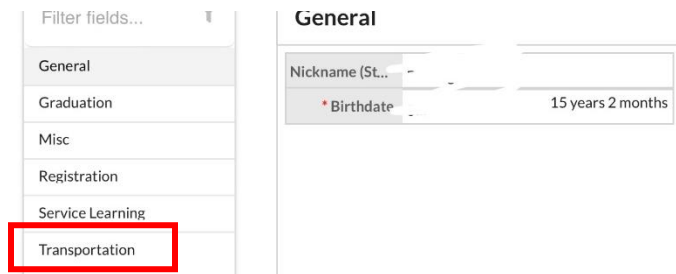

Students: Find Your Bus Info on Cell Phone

1. Open [Focus](#) & click the menu icon (three lines)

2. Select "My Information"

3. Click the small blue arrow on the left side

4. Click "Transportation"

5. Your bus info will pop up based on your address. If your address is not up to date in Focus, please call the main office at 443-809-1309