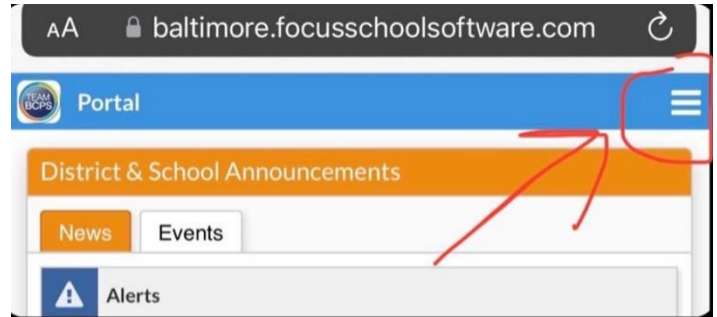

Students: Find Your Bus Info on Cell Phone

1. Open [Focus](#) & click the menu icon (three lines)

2. Select "My Information"

3. Click the small blue arrow on the left side

4. Click "Transportation"

5. Your bus info will pop up based on your address. If your address is not up to date in Focus, please call the main office at 443-809-1309